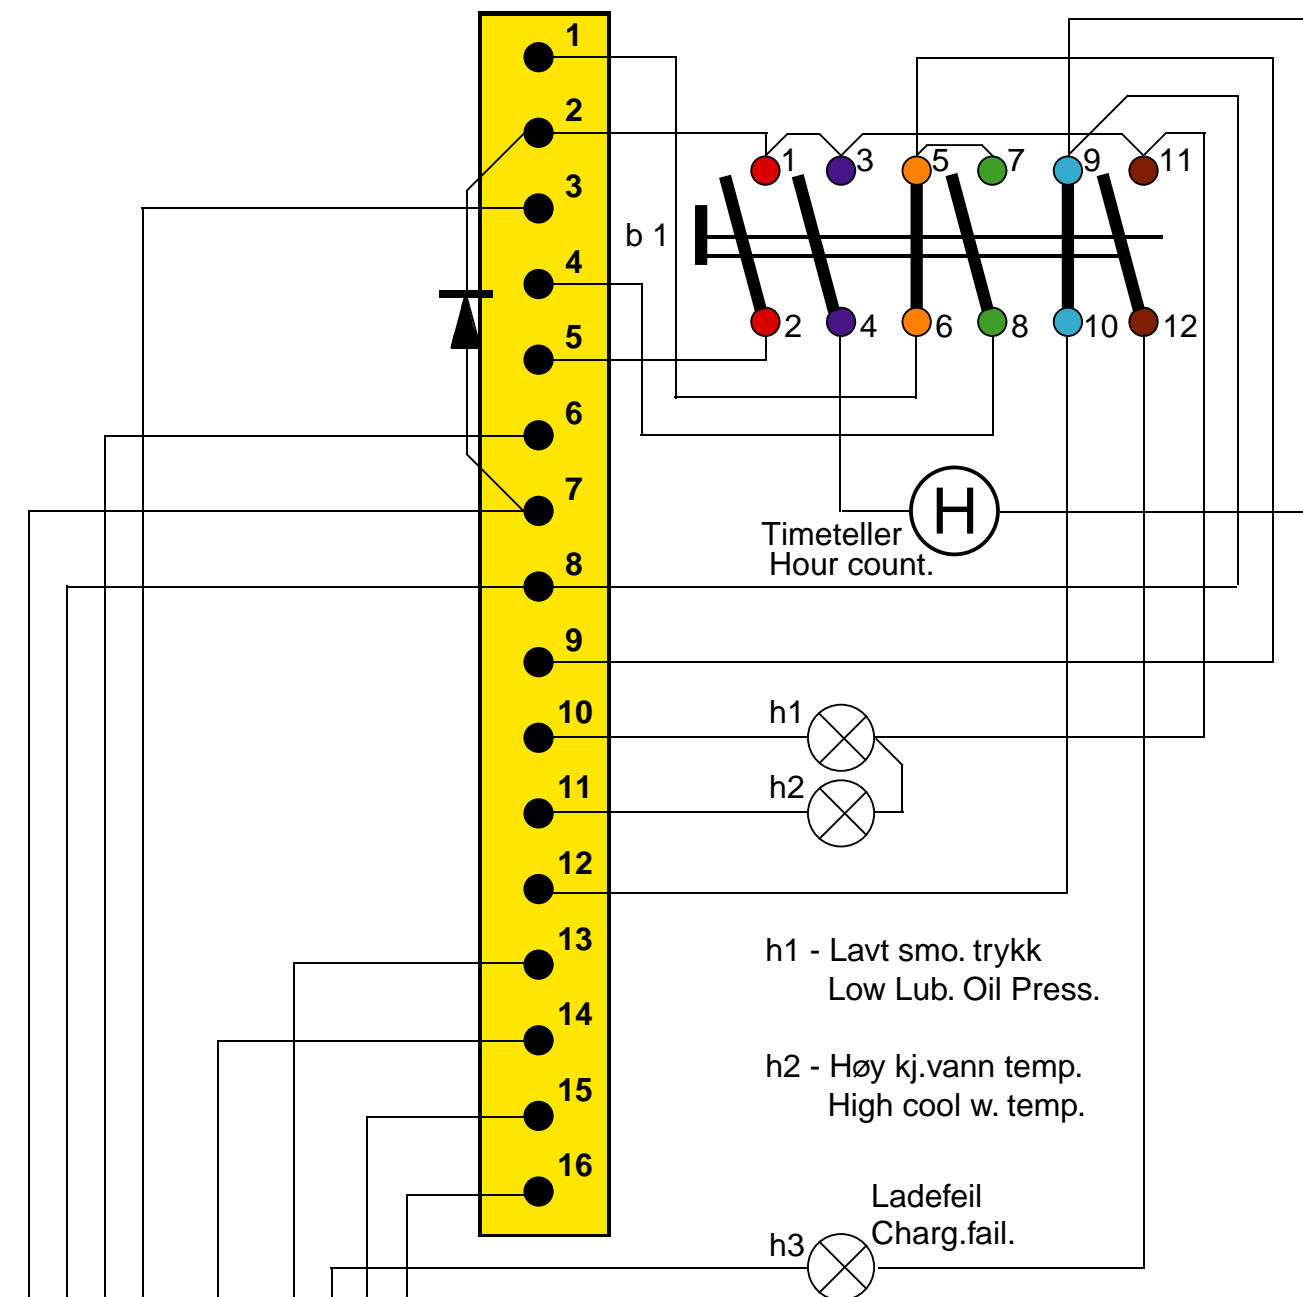

SKAP DS-234

Timeteller
Hour count.

h1 - Lavt smo. trykk
Low Lub. Oil Press.

h2 - Høy kj.vann temp.
High cool w. temp.

1 +	2 -	4	5	6	7	8	9	10	11	12	13	14	15
-----	-----	---	---	---	---	---	---	----	----	----	----	----	----

Supply

START

STOP

Lub. Oil Pres.

C.W.Temp.

D+

Alarm

	b 1	1/2	3/4	5/6	7/8	9/10	11/12
STOP							
RUN							
START							

Supply 24Vdc

Elmatik AS

Po.Box 309
NO-3471, Slemmestad
NORWAY

Dato:

Filnavn:

Tegner: John Eric Pietronigro

Erstattet for: 4447 A

**Kobling skap Forenklet
System Standard utgave.
DS-234**